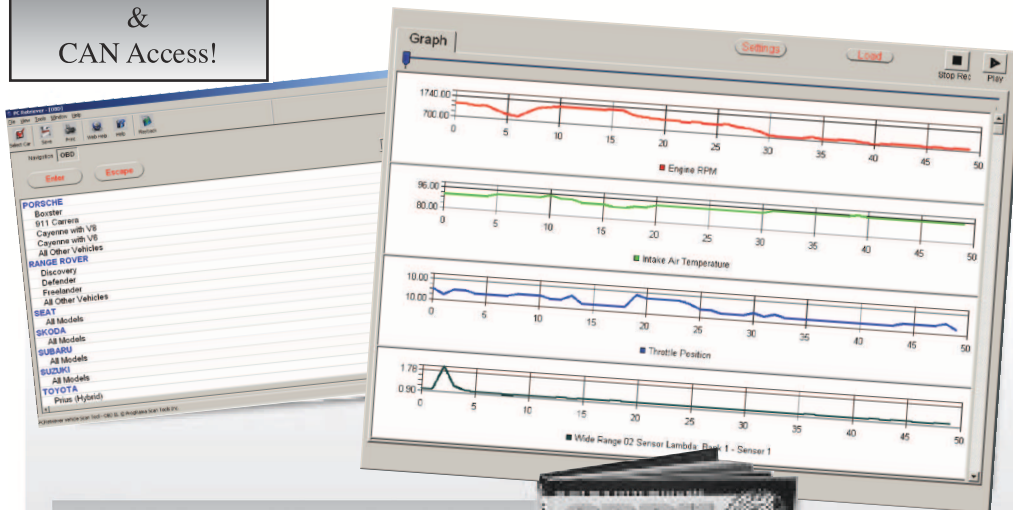

Part# 8706 OBD II Software Kit

OBD II Through 2008

Read P0, P1 & U
(network related)
fault codes!

Now view, print &
save live data charts
& values!

Freeze-Frame Data
&
CAN Access!

ProgRama's OBD II PC Retriever software covers all 1996-2008 Chrysler, Ford, GM, Honda, Nissan, Toyota, and all other Asian and European models with OBD II. We also cover Hybrids, Diesel light duty trucks, and any CAN OBD II compliant vehicle.

Our OBD II software provides on-screen viewing and definitions of generic and manufacture-specific OBD II codes. It is also compatible with all OBD II protocols and OBD II compliant vehicles. Other features include the ability to read all P0, P1, and U (network related) fault codes.

Displays live data charts, freeze-frame data values, and monitors. Able to graph any live data value and print any screen with our OBD II software.

The OBD-II Bible

This hard-back, full-color, 250 page OBD-II diagnostic guide is packed with helpful charts, diagrams & information concerning the foundation and technical aspects of OBD-II.